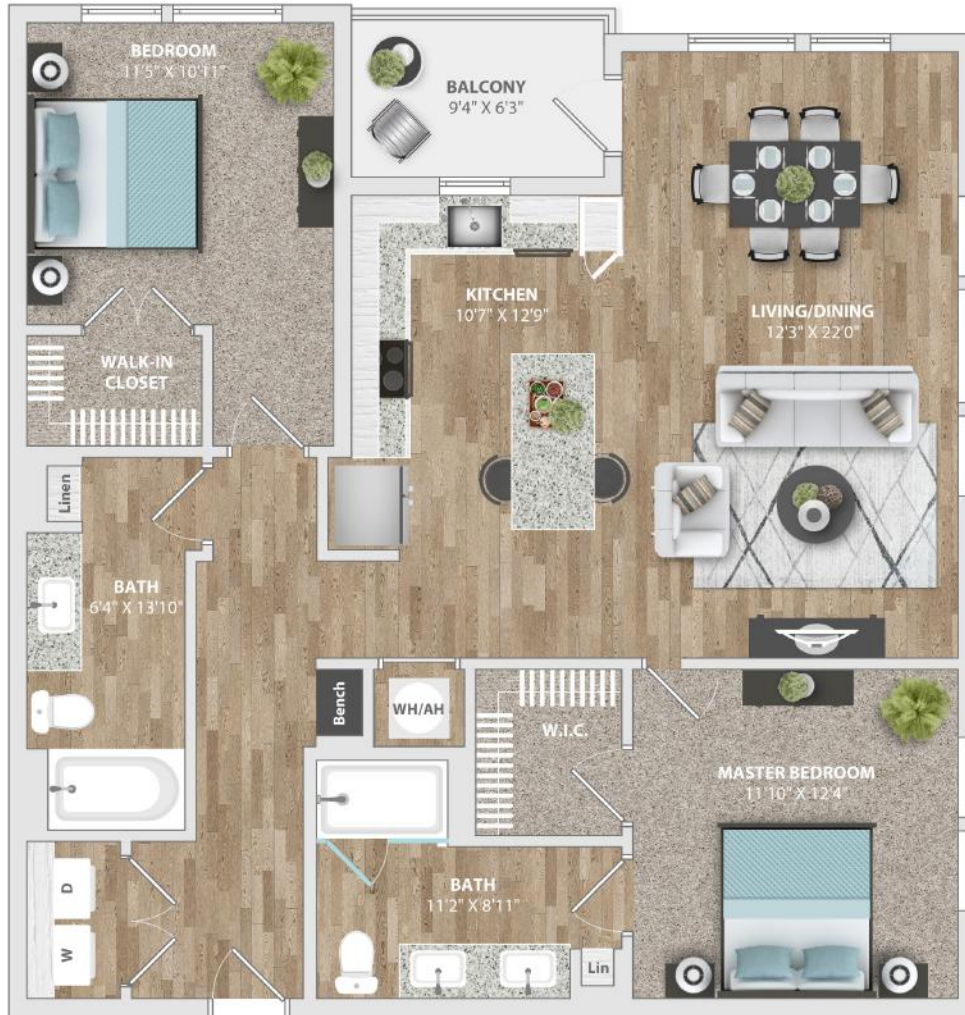

# B2

2 BED / 2 BATH

# 1215

SQ. FT.

	2322 Arbor Loop Dr.   Charlotte, NC 28217
	<a href="http://www.soliscitypark.com">www.soliscitypark.com</a>

*\*Floor plans are artist's rendering. All dimensions are approximate. Actual product and specifications may vary in dimension or detail. Not all features are available in every apartment. Prices and availability are subject to change. Please see a representative for details.*